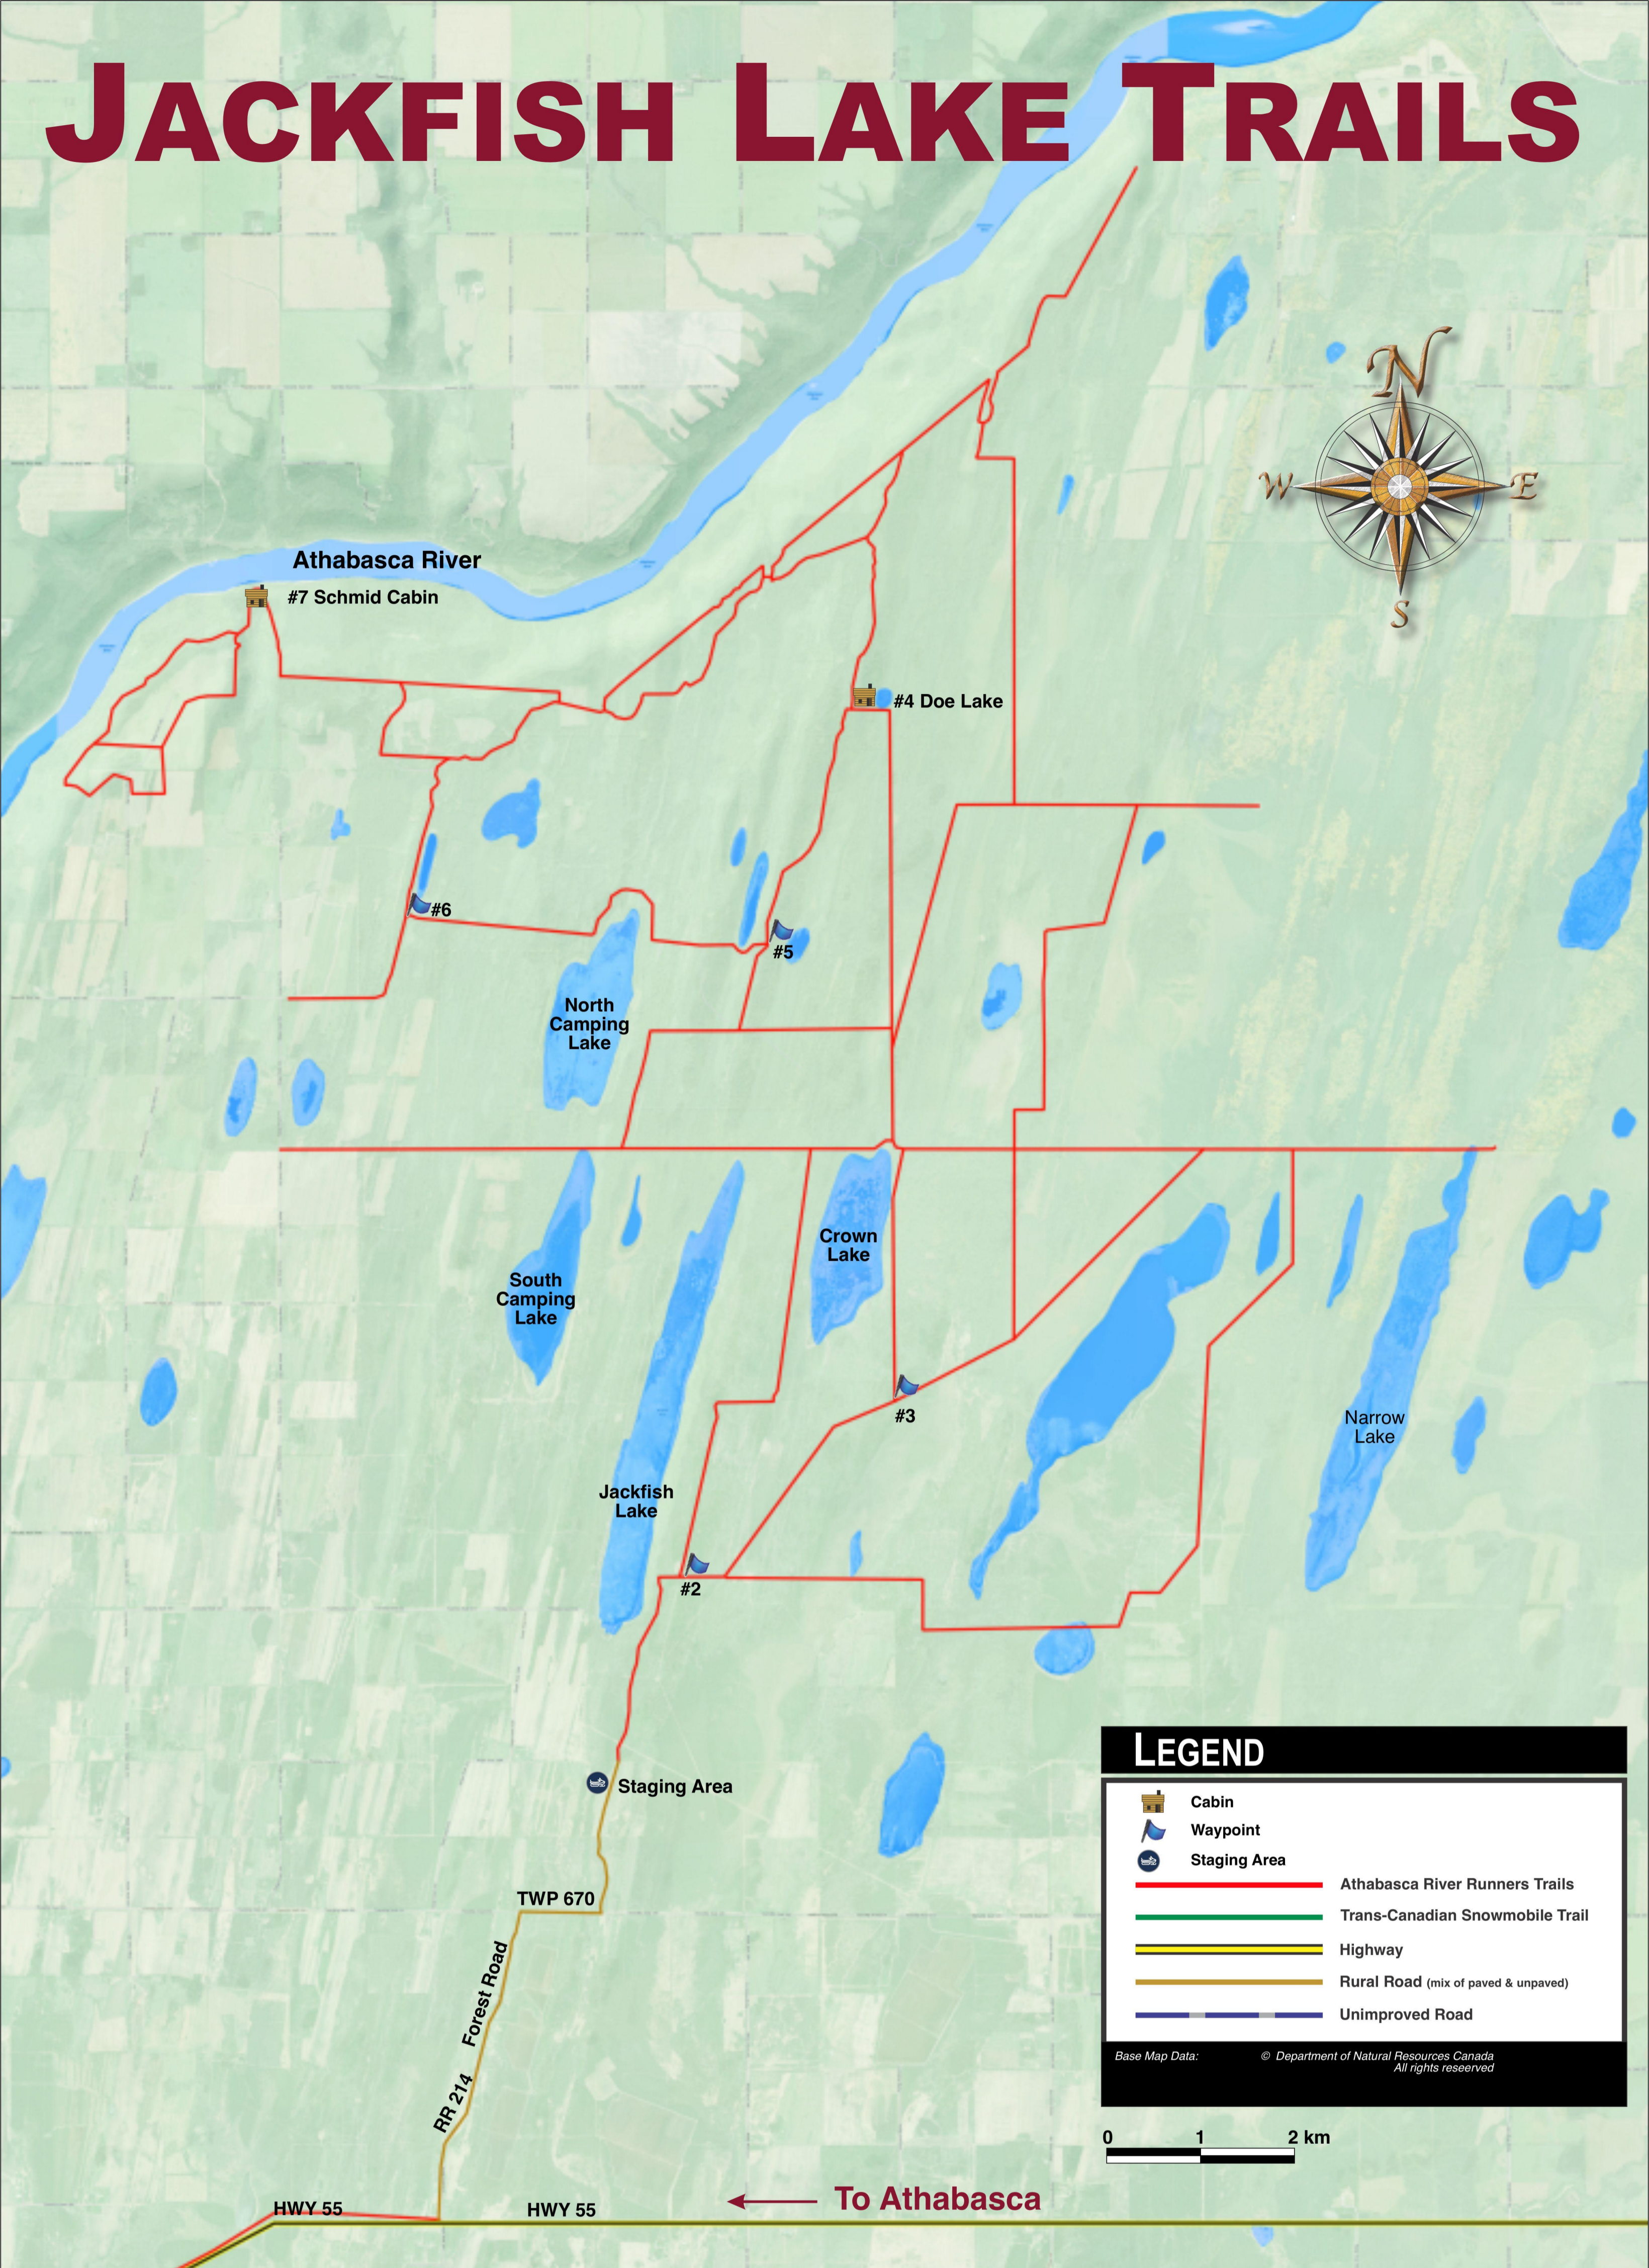

JACKFISH LAKE TRAILS

JACKFISH LAKE MAP WAYPOINTS & DISTANCES

#	Distance		Coordinates	Access Point / Staging Area
	Waypoints	KM		
2	2 → 3	4 km	54.7943, -113.0932	Jackfish Lake Junction
3	3 → 4	7 km	54.8111, -113.0564	
4	4 → 5	3 km	54.8768, -113.0577	Doe Lake
5	5 → 6	4 km	54.8545, -113.0776	Camping Lake Junction
	5 → 2	13 km		
6	6 → 7	6 km	54.8572, -113.1370	TWP 680 Road Junction & Trail
7			54.8879, -113.1628	Warm-up Cabin